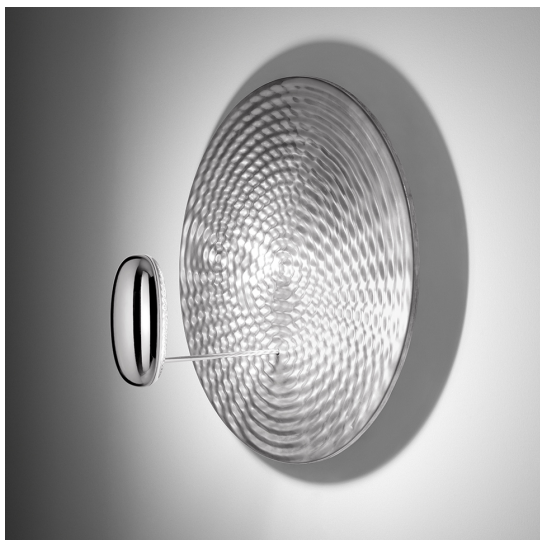

Droplet Mini Wall/Ceiling LED 3000K

Ross Lovegrove

IP20      Dimmerable: 

LUMINAIRE

- Watt: **29W**
- Voltage: **220V-240V**
- Delivered lumens output: **1249lm**
- CCT: **3000K**
- Efficiency: **44%**
- Efficacy: **43.09lm/W**
- CRI: **90**
- Dimmable Typology: **Push**

DESCRIPTION

Wall/ceiling lamp, extending the range of Droplet series.
Materials: die-cast aluminium lighting unit; painted die-cast aluminium reflector.

PRODUCT CODE: 1471110A

FEATURES

- Article Code: **1471110A**
- Colour: **Polished chrome / Aluminium**
- Installation: **WallCeiling**
- Material: **Aluminium, steel**
- Series: **Design Collection, Hydro**
- Environment: **Indoor**
- Area contract: **Hospitality**
- Emission: **Indirect**
- design by: **Ross Lovegrove**

DIMENSIONS

- Height: **cm 34**
- Diameter: **cm 60**
- Impact Resistance: **N/D**
- Glow Wire Test: **960°**

SOURCES INCLUDED

- Category: **Led**
- Number: **1**
- Watt: **29 W**
- Delivered lumens output: **1087 lm**
- Color temperature (K): **3000K**