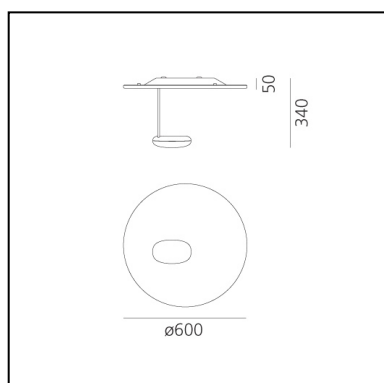

Droplet Mini Wall/Ceiling LED 3000K

Ross Lovegrove

IP20      Dimmerable: 

LUMINAIRE

- Watt: **29W**
- Voltage: **220V-240V**
- Delivered lumens output: **1249lm**
- CCT: **3000K**
- Efficiency: **44%**
- Efficacy: **43.09lm/W**
- CRI: **90**
- Dimmable Typology: **Push**

DESCRIPTION

Wall/ceiling lamp, extending the range of Droplet series.
Materials: die-cast aluminium lighting unit; painted die-cast aluminium reflector.

PRODUCT CODE: 1471110A

FEATURES

- Article Code: **1471110A**
- Colour: **Polished chrome / Aluminium**
- Installation: **WallCeiling**
- Material: **Aluminium, steel**
- Series: **Design Collection, Hydro**
- Environment: **Indoor**
- Area contract: **Hospitality**
- Emission: **Indirect**
- design by: **Ross Lovegrove**

DIMENSIONS

- Height: **cm 34**
- Diameter: **cm 60**
- Impact Resistance: **N/D**
- Glow Wire Test: **960°**

SOURCES INCLUDED

- Category: **Led**
- Number: **1**
- Watt: **29 W**
- Delivered lumens output: **1087 lm**
- Color temperature (K): **3000K**